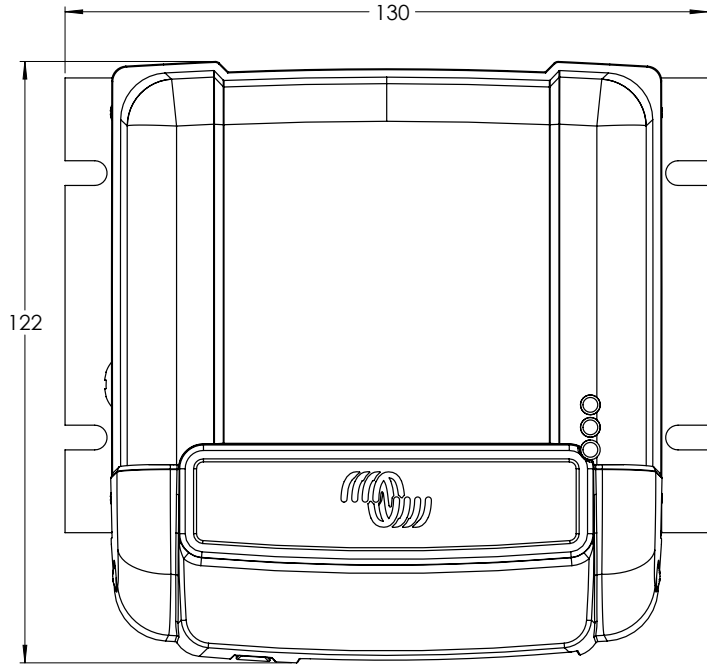

Dimension Drawing - MPPT WireBox-S					
SCC950140000			MPPT WireBox-S 100-20		

Dimensions in mm