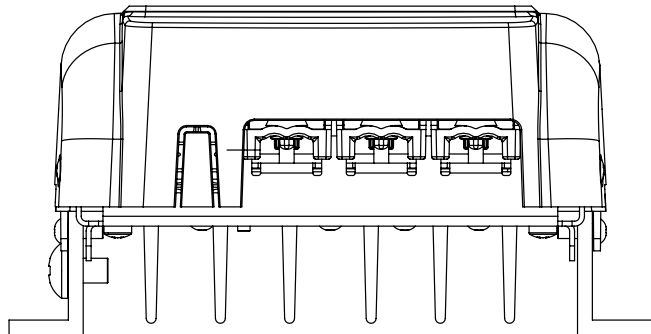

Dimension Drawing - MPPT WireBox-S					
SCC950140000			MPPT WireBox-S 100-20		

Dimensions in mm