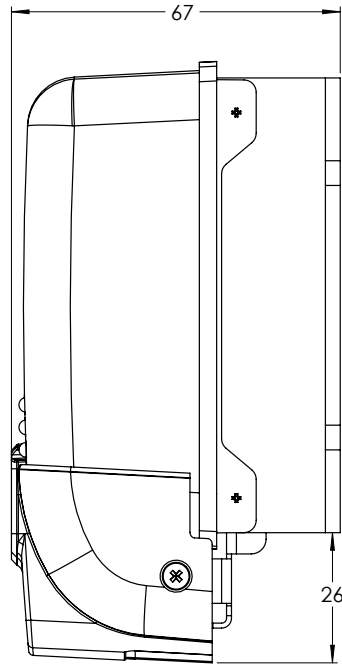

Dimension Drawing - MPPT WireBox-S					
SCC950140000			MPPT WireBox-S 100-20		

Dimensions in mm