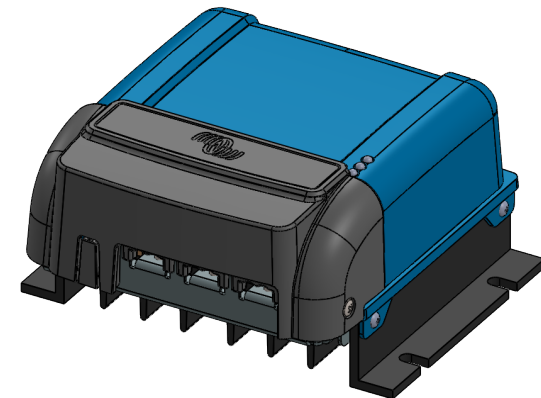

Dimension Drawing - MPPT WireBox-S					
SCC950140000			MPPT WireBox-S 100-20		

Dimensions in mm