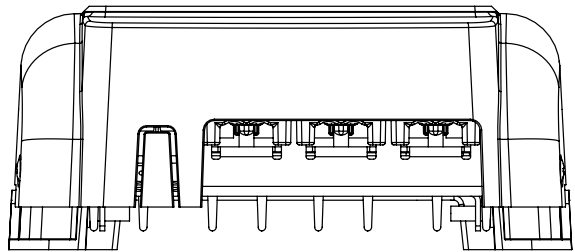

Dimension Drawing - MPPT WireBox-S					
SCC950120000			MPPT WireBox-S 100-15		

Dimensions in mm