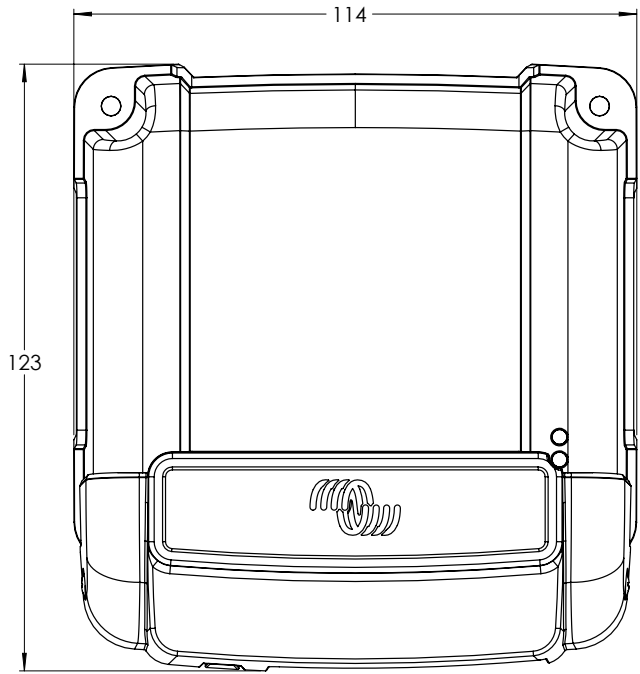

Dimension Drawing - MPPT WireBox-S					
SCC950120000			MPPT WireBox-S 100-15		

Dimensions in mm