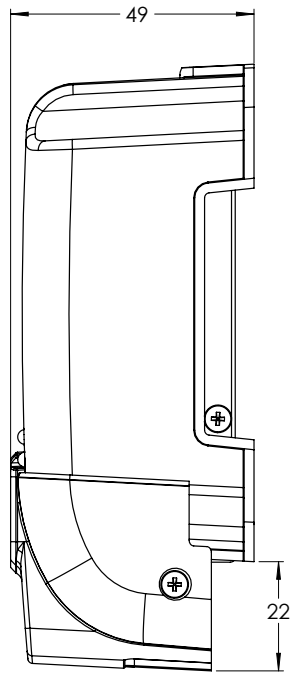

Dimension Drawing - MPPT WireBox-S					
SCC950120000			MPPT WireBox-S 100-15		

Dimensions in mm