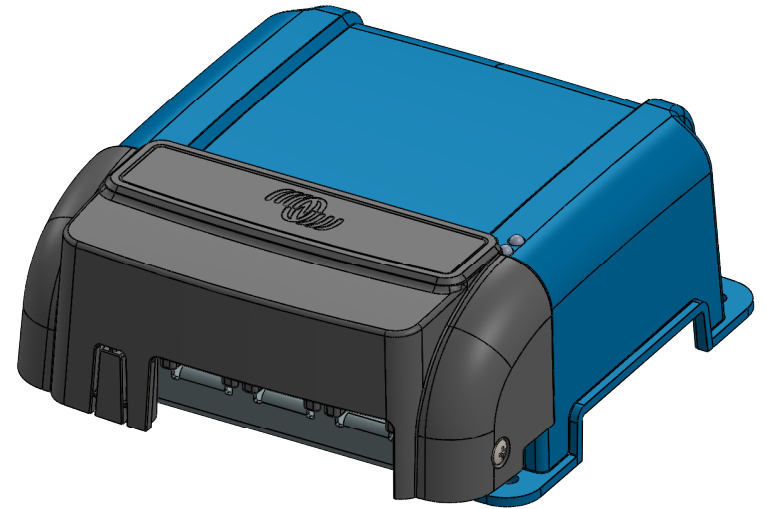

Dimension Drawing - MPPT WireBox-S					
SCC950120000			MPPT WireBox-S 100-15		

Dimensions in mm