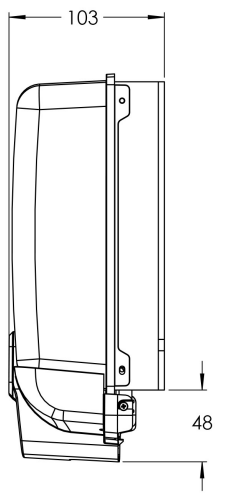

Dimension Drawing - MPPT WireBox-XL	
SCC950400200	MPPT WireBox-XL Tr

Dimensions in mm

AEP Pacific 1 Ride Way, Rosedale, Auckland, NZ T: 09 4145520 E: [sales@aepacific.co.nz](mailto:sales@aepacific.co.nz)