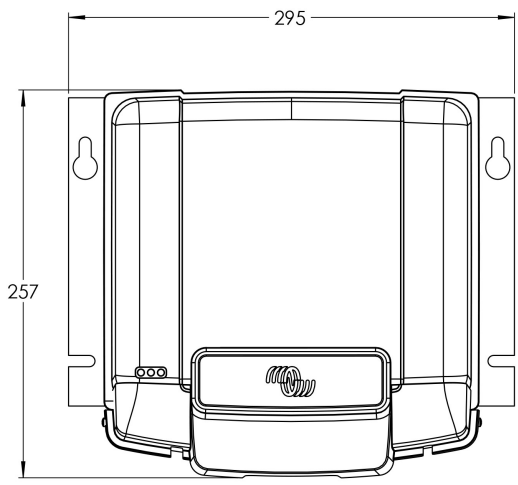

Dimension Drawing - MPPT WireBox-XL	
SCC950400200	MPPT WireBox-XL Tr

Dimensions in mm

AEP Pacific 1 Ride Way, Rosedale, Auckland, NZ T: 09 4145520 E: [sales@aepacific.co.nz](mailto:sales@aepacific.co.nz)